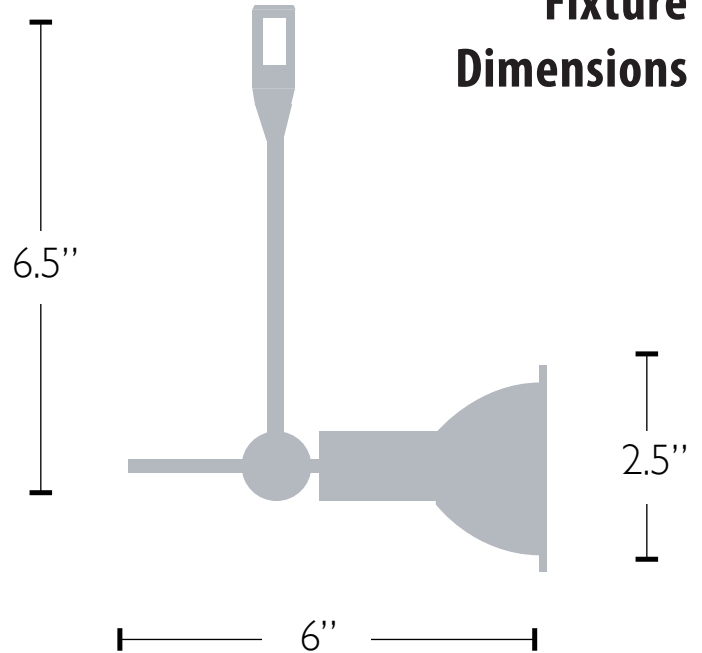

# ALPHA

Fixture for the FLEX II Track system

## Fixture Dimensions

## Power Supply

<b>Voltage</b>	120V to 12V AC
<b>Max Wattage</b>	Max 36 Watt (constant wattage)
<b>Dimensions</b>	Depth: 5" Height: 4"
<b>Finish Options</b>	Satin Nickel
<b>Weight for Shipping</b>	5.00lbs